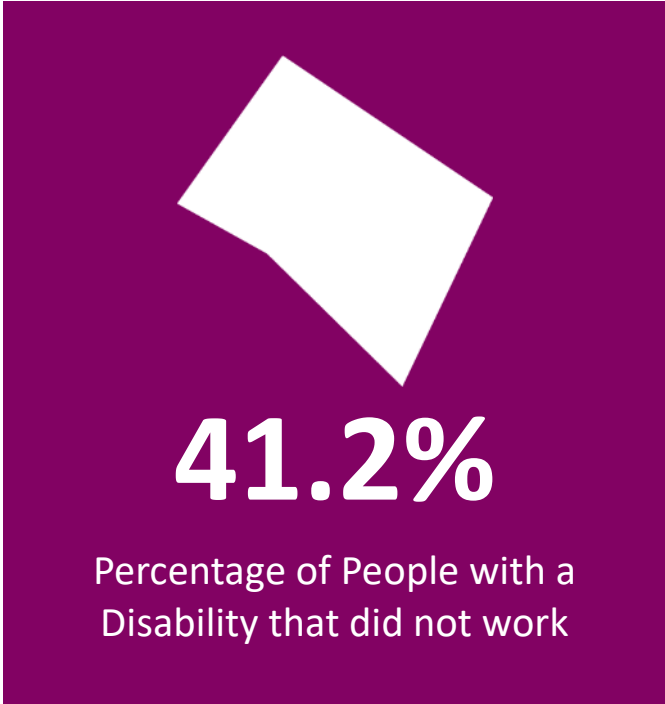

Washington, DC: Disability Employment Statistics

Washington, DC By the

Numbers:

Population and Employment Statistics¹

Working Age Population with a Disability (18-64): **40,363**

Percentage that did not work by Disability Type

Cognitive	46%
Hearing	35.4%
Ambulatory	54.6%
Visual	35.1%

SourceAmerica/AbilityOne Network By the Numbers²

3 nonprofit agencies headquartered in Washington, DC participated in the program as SourceAmerica®/AbilityOne® authorized providers.

167
Individuals with Significant Disabilities Employed, including 2 Veterans

$16.94/hr
Average AbilityOne Employee Wage

$16.1 Million
Total AbilityOne Sales

¹ Data from 2022 American Community Survey - <https://data.census.gov/cedsci/>

² Fiscal Year 2023